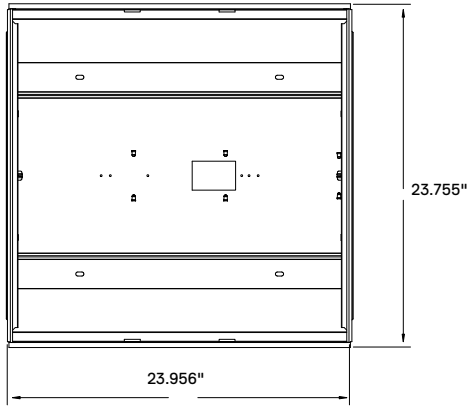

Texas Fluorescents
Reinvented

CATALOG#: _____

PROJECT: _____

TYPE: _____

Series 131

LED Lensed Troffer, Grid Mount

DRAWINGS & IMAGES

2x2

1x4

2x4