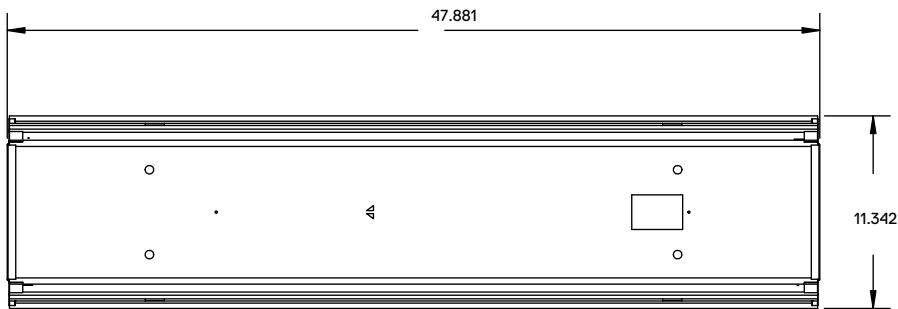

Texas Fluorescents
Reinvented

CATALOG#: _____

PROJECT: _____

TYPE: _____

Series 131

LED Lensed Troffer, Grid Mount

DRAWINGS & IMAGES

2x2

1x4

2x4