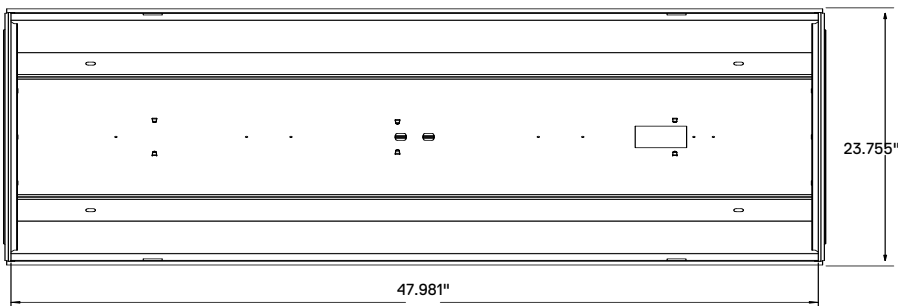

Texas Fluorescents
Reinvented

CATALOG#: _____

PROJECT: _____

TYPE: _____

Series 131

LED Lensed Troffer, Grid Mount

DRAWINGS & IMAGES

2x2

1x4

2x4