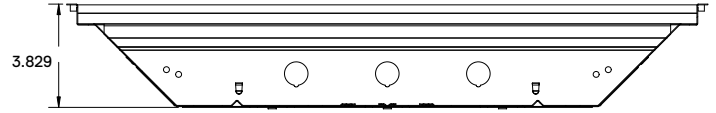

Texas Fluorescents
Reinvented

CATALOG#: _____

PROJECT: _____

TYPE: _____

Series 131

LED Lensed Troffer, Grid Mount

DRAWINGS & IMAGES

2x2

1x4

2x4