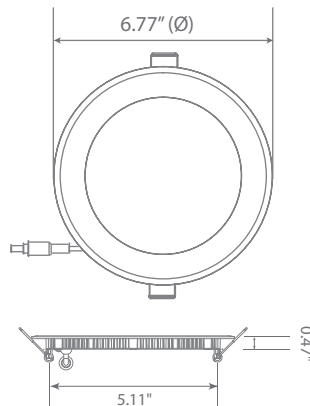

LED DLC6S-2050e

5000K
CCT

Fixture Class: 6" Slim Fixed

Product Description

LED DLC6S-2050e, compact and convenient, this 6-inch LED downlight is designed for quick and easy installation anywhere. With spring action clips and a separate junction box, this ultra-slim downlight is the perfect choice for recessed lighting. Energy Star Certified, IC-rated, and dimmable, the DLC6S-2050e triumphs over standard incandescent or fluorescent lighting. Guaranteed to save energy with every switch on, this LED downlight is available in Soft White (3000K), Bright White (4000K) and Cool White (5000K) – see Euri Lighting DLC6S-2000e and DLC6S-2040e.

Product Features

Dimmable

Abutted & Covered

No Housing Required

Damp Rated

Product Dimensions

Product Photometric Data