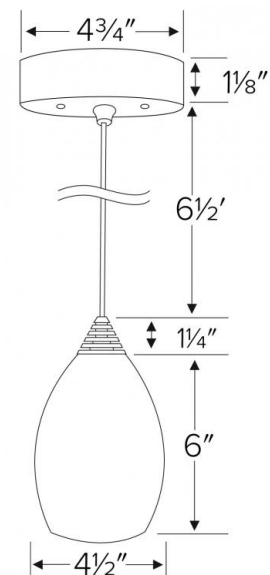

## Features

- LED Becket™ Glass Pendant.
- Includes Nickel Flat Canopy with Driver.
- 6 ½ ft. metal finish cable.

## Dimensions