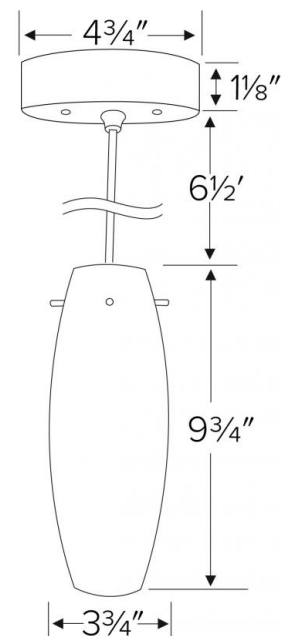

LED Barrel™ Glass Pendants

Features

- LED Barrel™ Glass Pendant.
- Includes Nickel Flat Canopy with Driver.
- 6 ½ ft. metal finish cable.

Specifications

Wattage	5W
Lumens	300 lm
Voltage	120V
Color Temp.	3000K
Lamp Type	LED
Damp Location	Listed

Options

Athena

Autumn

Cobalt

Frost

Mars

Dimensions

Product Numbers