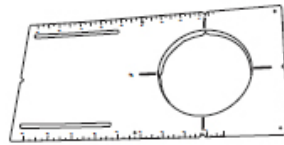

For Ultra Slim LED Panel Lights

Frames & Mounting Plates

New Construction Frames with Hanger Bars

CAT NO.	SPECIFICATIONS
E4LF1 (4" Round)	8 1/2" L x 6" W x 4 1/4" Opening
E6LF1 (6" Round)	9" L x 6 3/4" W x 6 1/4" Opening
E8LF1 (8" Round)	12" L x 9" W x 8" Opening

New Construction Round Mounting Plates

CAT NO.	SPECIFICATIONS
EMP4 (4" Round)	13 1/4" L x 6 1/4" W x 4 3/8" Opening
EMP6 (6" Round)	17 1/4" L x 8 3/8" W x 6 1/4" Opening
EMP8 (8" Round)	18 1/4" L x 10 3/8" W x 7 3/4" Opening