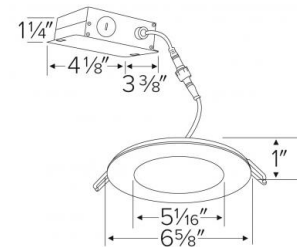

Dimensions

Product Numbers

Item	Lamp type	Lumens	CCT	Watts	Voltage	Dimming	Finish
ERT61130W	LED	750 lm	3000K	12W	120V	Triac/ELV	White
ERT61130N	LED	750 lm	3000K	12W	120V	Triac/ELV	Nickel
ERT61130BZ	LED	750 lm	3000K	12W	120V	Triac/ELV	Bronze
ERT61140W	LED	800 lm	4000K	12W	120V	Triac/ELV	White
ERT61140N	LED	800 lm	4000K	12W	120V	Triac/ELV	Nickel
ERT61140BZ	LED	800 lm	4000K	12W	120V	Triac/ELV	Bronze

Product Number Builder Example: ERT61130W

6" Round Slim Panel 700lm

Color Temp.

Finish

ERT611