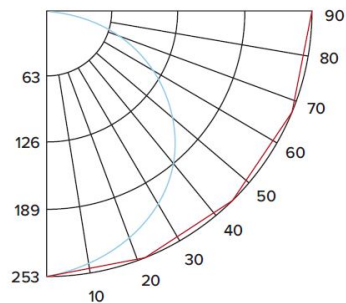

LED Round Panel Light

Multiplier: 4000K (x 1.04)

PHOTOMETRIC REPORT

Product #: ERT61130W
Wattage/Lumens: 10.8W/ 737 Lm
Luminaire LPW: 68 Lm/W

CANDLE POWER SUMMARY

Degrees Vertical	0°
0	252
5	252
15	245
25	230
35	206
45	176
55	140
65	100
75	58
85	20
90	3.39

ILLUMINANCE AT A DISTANCE

Distance to Target Plane	Footcandles Beam Center	Beam Diameter
4'	15.8	12.2'
6'	7.01	18.3'
8'	3.94	24.4'
10'	2.52	30.5'

ZONAL LUMEN SUMMARY

Zone	Lumens	% Luminaire
0-30°	195.93	26.60
0-40°	321.22	43.60
0-60°	570.72	77.40
0-90°	735.33	99.70