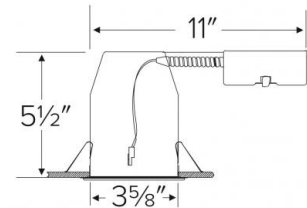

Specifications

Wattage	14W
Voltage	120V
Wet Location	Listed with Shower Trims
Damp Location	Listed

Dimensions

Technical Details

Construction:

- Single wall IC rated for direct contact with insulation, for use in IC or non-IC conditions.
- Housing adjusts in frame to accommodate up to 1 1/2" ceiling thickness.
- Airtight housing with gasket to restrict airflow in accordance with ASTM E-283 air-tight requirements.
- Steel housing for greater heat dissipation. Stamped galvanized steel frame.

Installation: Designed for ceiling plenums where 2x6 joists or taller joists are used. Maximum hole cutout is 3 5/8". Suitable for T-grid and drop ceiling applications. See installation sheet for detailed information.