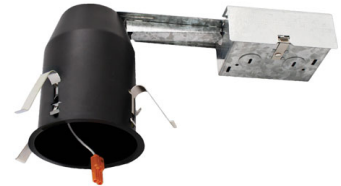

3" Remodel Dedicated LED Housing

3" remodel dedicated LED housing. Compatible with MR16 LED lamps with PSA37 or 3" LED inserts.

Features

- Single wall IC construction, for use in insulated ceilings.
- Flicker Free LED Dimming.
- Trims and inserts sold separately.

Specifications

Wattage	14W
Voltage	120V
Wet Location	Listed with Shower Trims
Damp Location	Listed

Dimensions

Technical Details

Construction:

- Single wall IC rated for direct contact with insulation, for use in IC or non-IC conditions.
- Housing adjusts in frame to accommodate up to 1 1/2" ceiling thickness.
- Airtight housing with gasket to restrict airflow in accordance with ASTM E-283 air-tight requirements.
- Steel housing for greater heat dissipation. Stamped galvanized steel frame.

Installation: Designed for ceiling plenums where 2x6 joists or taller joists are used. Maximum hole cutout is 3 5/8". Suitable for T-grid and drop ceiling applications. See installation sheet for detailed information.

Electrical:

- Input Voltage: 120V AC.
- Thermally protected against improper lamping.

Lamp: Designed for use with GU10 MR16 LED lamps.

Dimmability:

- Dimmability based on lamp.

Listings:

- UL Listed for Damp Location.
- UL Listed for Wet Location with select trims.
- UL Listed for Feed Through.
- UL Listed for Direct Contact with Insulation and Combustible Material.
- Airtight per ASTM E-283.
- Install a JA8-2016-E lamp/luminaire for Title 24 Compliance.