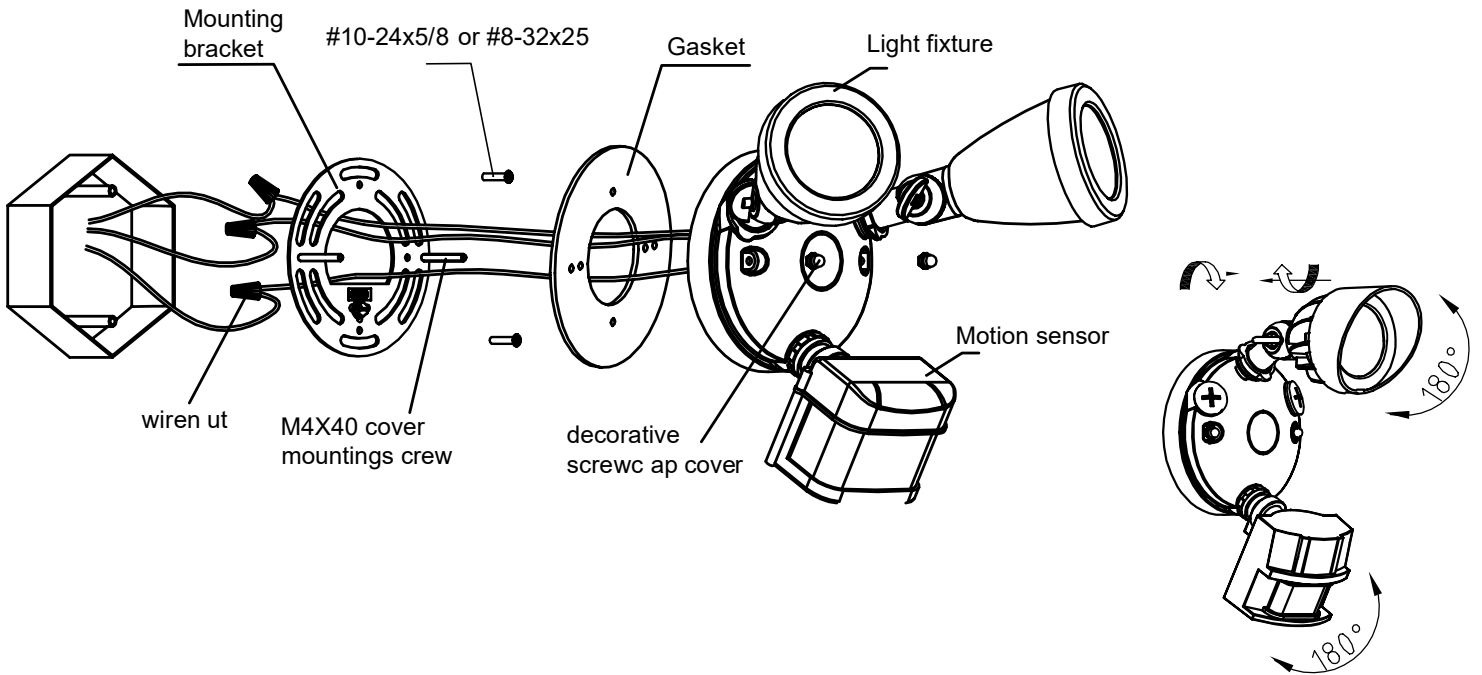

Features

- Heavy-duty plastic PIR motion sensor has 270° field of view
- Single, double, or triple head models
- Die-cast aluminum housing with durable painted finish
- Sturdy tempered glass lens
- cULus Listed for wet locations

Technical Information

Model	AL-1PIR (Single)		AL2-2PIR (Double)		AL-3PIR (Triple)	
Finish	White	Dark Bronze	White	Dark Bronze	White	Dark Bronze
Voltage	100-240V AC					
CCT	3000K					
CRI	84+					
Wattage	14W		24W		36W	
Lumens	708Lm	556Lm	1900Lm	1700Lm	2025Lm	1589Lm
Beam Angle	135°					
Swivel	180°					
Dimming	N/A					
Rating	FCC Compliant, cULus, wet locations, RoHS Compliant					
Rated Life	50,000 Hours					

AL-1PIR

AL-2PIR

AL-3PIR

Ordering Information

100-240V AC Panorama Sentry

Panorama Sentry Flood Lights Include:
 (1) LED Flood light fixture
 (1) Mounting bracket with ground wire terminal

Example Part # **AL-1PIR-WH**

Additional Information

For a rain-tight seal, apply silicone caulking around the perimeter of the housing where it contacts the mounting surface

NOTES
