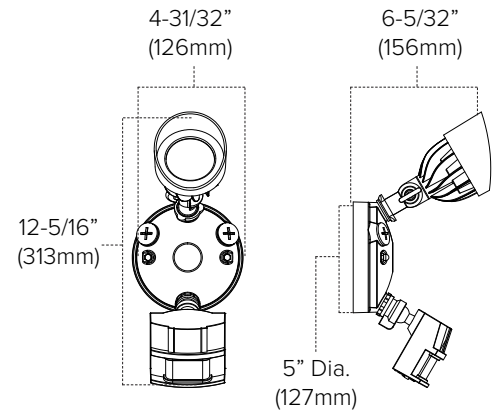

Technical Information

Model	AL-1PIR (Single)		AL2-2PIR (Double)		AL-3PIR (Triple)	
Finish	White	Dark Bronze	White	Dark Bronze	White	Dark Bronze
Voltage	100-240V AC					
CCT	3000K					
CRI	84+					
Wattage	14W		24W		36W	
Lumens	708Lm	556Lm	1900Lm	1700Lm	2025Lm	1589Lm
Beam Angle	135°					
Swivel	180°					
Dimming	N/A					
Rating	FCC Compliant, cULus, wet locations, RoHS Compliant					
Rated Life	50,000 Hours					

AL-1PIR