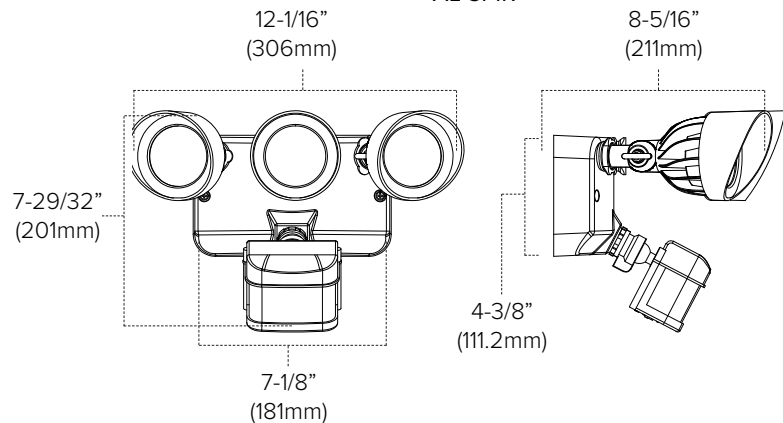

PROJECT:

TYPE:

LOCATION:

CAT:

Description

Line-voltage LED flood light with passive infrared motion sensor

Features

- Heavy-duty plastic PIR motion sensor has 270° field of view
- Single, double, or triple head models
- Die-cast aluminum housing with durable painted finish
- Sturdy tempered glass lens
- cULus Listed for wet locations

Mounting

Line-voltage; Includes universal mounting bracket with ground wire terminal for secure wall mount installation

Applications

Architectural and Security Lighting

Warranty

3 years

Packaging

Retail Box

Technical Information

Model	AL-1PIR (Single)		AL2-2PIR (Double)		AL-3PIR (Triple)	
Finish	White	Dark Bronze	White	Dark Bronze	White	Dark Bronze
Voltage	100-240V AC					
CCT	3000K					
CRI	84+					
Wattage	14W		24W		36W	
Lumens	708Lm	556Lm	1900Lm	1700Lm	2025Lm	1589Lm
Beam Angle	135°					
Swivel	180°					
Dimming	N/A					
Rating	FCC Compliant, cULus, wet locations, RoHS Compliant					
Rated Life	50,000 Hours					

AL-3PIR