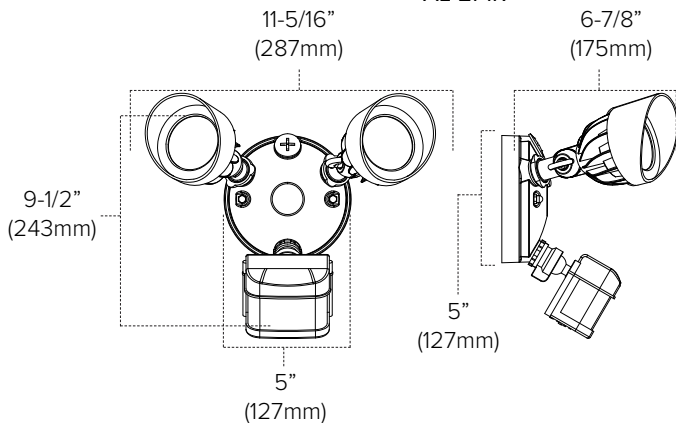

PROJECT:

TYPE:

LOCATION:

CAT:

Description

Line-voltage LED flood light with passive infrared motion sensor

Features

- Heavy-duty plastic PIR motion sensor has 270° field of view
- Single, double, or triple head models
- Die-cast aluminum housing with durable painted finish
- Sturdy tempered glass lens
- cULus Listed for wet locations

Mounting

Line-voltage; Includes universal mounting bracket with ground wire terminal for secure wall mount installation

Applications

Architectural and Security Lighting

Warranty

3 years

Packaging

Retail Box

Technical Information

Model	AL-1PIR (Single)		AL2-2PIR (Double)		AL-3PIR (Triple)	
Finish	White	Dark Bronze	White	Dark Bronze	White	Dark Bronze
Voltage	100-240V AC					
CCT	3000K					
CRI	84+					
Wattage	14W		24W		36W	
Lumens	708Lm	556Lm	1900Lm	1700Lm	2025Lm	1589Lm
Beam Angle	135°					
Swivel	180°					
Dimming	N/A					
Rating	FCC Compliant, cULus, wet locations, RoHS Compliant					
Rated Life	50,000 Hours					

AL-2PIR